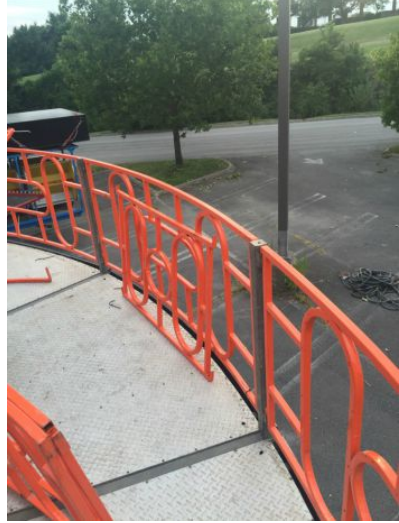

MJ1521

Rotor

Please see additional pictures on page 2-5

Manufacturer	Chance
Model	TM, 2 trailers, support trailer is pup
Notes	Galvanized jack-stands; new automotive paint; sandblasted and powder coated all fence, light rails and hardware; new trailer brakes; hydraulic system gone through; electrical rewired; LED; new bally cloth; new wrap on scenery 3M; support trailer included
Price	\$115,000 USD \$95,000 USD Make Reasonable Offer