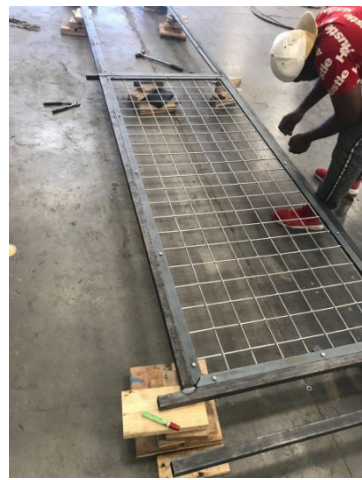

MJ1727

Storm

Please see pages 2-3 for additional pictures

| | |
|---------------------|---|
| Manufacturer | Wisdom |
| Model | TM |
| Year | 2000 |
| Notes | One owner; 2019: new fold down floors, all new diamond plate, all fiberglass head rest covers and car back panels. Painted 2017. Galaxy LED pucks on all cars. |
| Price | \$220,000 USD + shipping |