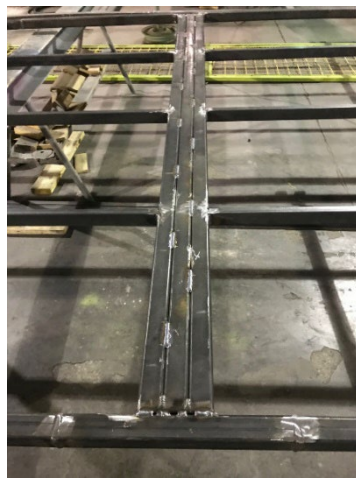

MJ1727

Storm

Please see pages 2-3 for additional pictures

| | |
|---------------------|---|
| Manufacturer | Wisdom |
| Model | TM |
| Year | 2000 |
| Notes | One owner; 2019: new fold down floors, all new diamond plate, all fiberglass head rest covers and car back panels. Painted 2017. Galaxy LED pucks on all cars. |
| Price | \$220,000 USD + shipping |