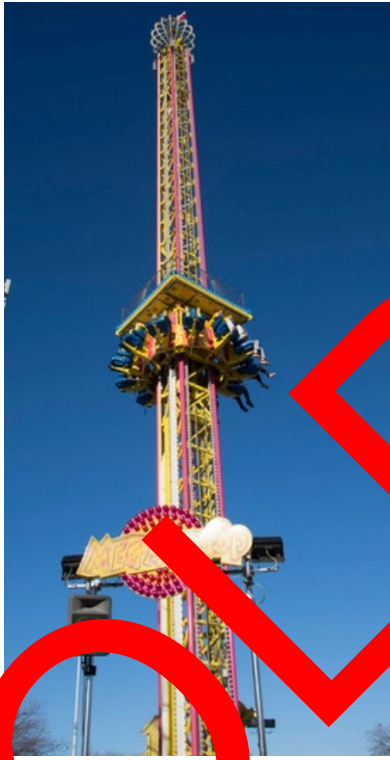

SP1401 - SOLD

Mega Drop 40 Mt. Tower

Please see page 2 for additional pictures

Manufacturer	Fabbri
Model	TM
Year	2000
Height	120'
Capacity	12 seats
Rider Restrictions	54" minimum to ride
Price	\$375,000 USD + shipping

SOLED