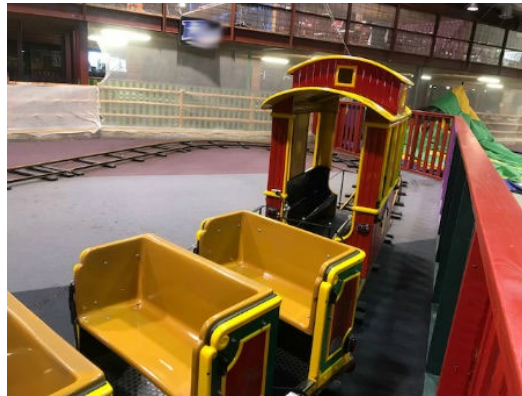

T1410 - SOLD

Zamperla Rio Grande Train

Manufacturer	Zamperla
Model	PM
Year	1987
Price	\$18,000 USD